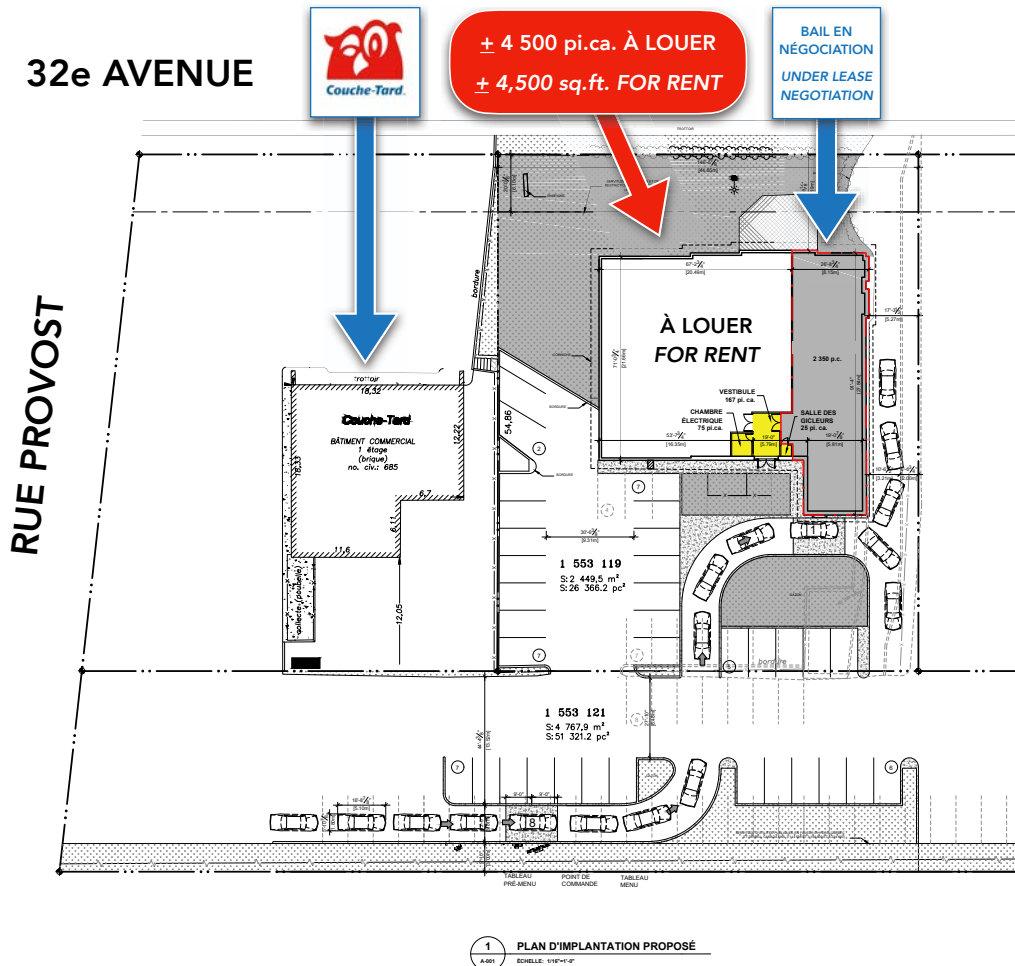

LACHINE, QUÉBEC

Espace Commercial

À LOUER

Commercial Space for Lease

665 32E AVENUE

Pour plus d'information,
communiquer avec:
*For more information, please
contact:*

RENÉE SPÉNARD

Courtier immobilier agréé DA
Real Estate Broker AEO
renee@paracom.ca
514 839-3227

DAVID PROVOST

Courtier immobilier commercial
Commercial Real Estate Broker
davidp@paracom.ca
514 222-1414

Les renseignements contenus dans ce document n'ont pas été vérifiés par Paracom immobilier (Québec) et donc, la précision, la correction et l'exhaustivité de ces informations ne sont pas garanties. Le contenu et la validité de ce document peuvent changer sans préavis.
The information in this brochure have not been verified by Paracom and its accuracy cannot be guaranteed. The content of this document can change without notice.

T. 514 842-1678
F. 514 842-6339

Paracom immobilier (Québec)
Agence immobilière | Real Estate Agency

paracomquebec.ca